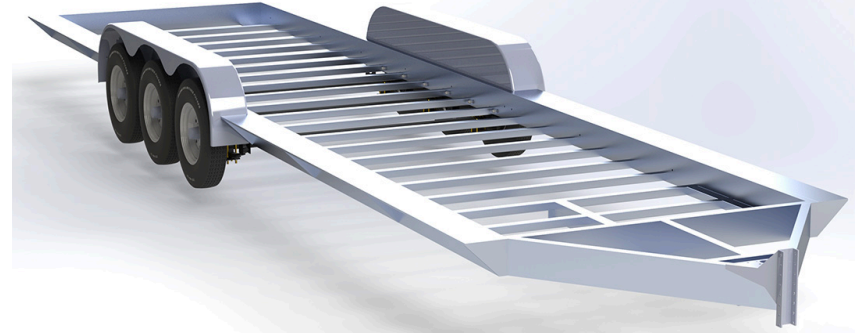

ORIGINAL ALUMINUM TINY HOUSE TRAILERS

Trailer Pricing March 2019

STANDARD FEATURES

- * All-Aluminum Construction
- * 16" O/C Crossmembers
- * 2" x 8" Subframe Tubing
- * No Decking
- * Leaf Spring Axles w/ 4" Drop
- * Aluminum Fixed Fenders
- * Red & White DOT Tape

Original Low-Boy Series

- * Jacking Pads
- * 7-Way Round Power Connection
- * LED Lighting
- * Adjustable 2 5/16" Coupler
- * 10K Drop Leg Jack
- * 8" Sills on sides & 3" Sills on Ends
- * **NOTE* 2.25% tariff increase**

STANDARD SPECIFICATIONS & PRICING

							THE 8 X 30 GOOSENECK
TRAILER MODEL	THT 8 X 16	THT 8 X 20	THT 8 X 24	THT 8 X 26	THT 8 X 28	THT 8 X 30	w/ 8' hitch deck
Deck WxL	96" x 192"	96" x 240"	96" x 288"	96" x 312"	96" x 336"	96" x 360"	96" x 360"
Overall WxL	101" x 242"	101" x 290"	101" x 338"	101" x 362"	101" x 386"	101" x 410"	TBD
Deck Height	25"	25"	25"	25"	25"	25"	TBD
Hitch Height	21" - 29"	21" - 29"	21" - 29"	21" - 29"	21" - 29"	21" - 29"	TBD
Axle(s) Qty/Rating	2-6000#	2-6000#	2-6000#	3-6000#	3-6000#	3-6000#	3-6000#
Wheels	16" Silver MOD	16" Silver MOD	16" Silver MOD	16" Silver MOD	16" Silver MOD	16" Silver MOD	16" Silver MOD
Tires	235/80R16	235/80R16	235/80R16	235/80R16	235/80R16	235/80R16	235/80R16
GVWR	12000#	12000#	12000#	18000#	18000#	18000#	18000#
Curb Weight	1440#	1520#	1658#	1770#	1820#	1870#	TBD
Payload	10560#	10480#	10342#	16230#	16180#	16130#	TBD
BASE PRICE	\$6,897.00	\$6,997.00	\$7,497	\$9,697	\$9,897	\$9,997	\$17,497